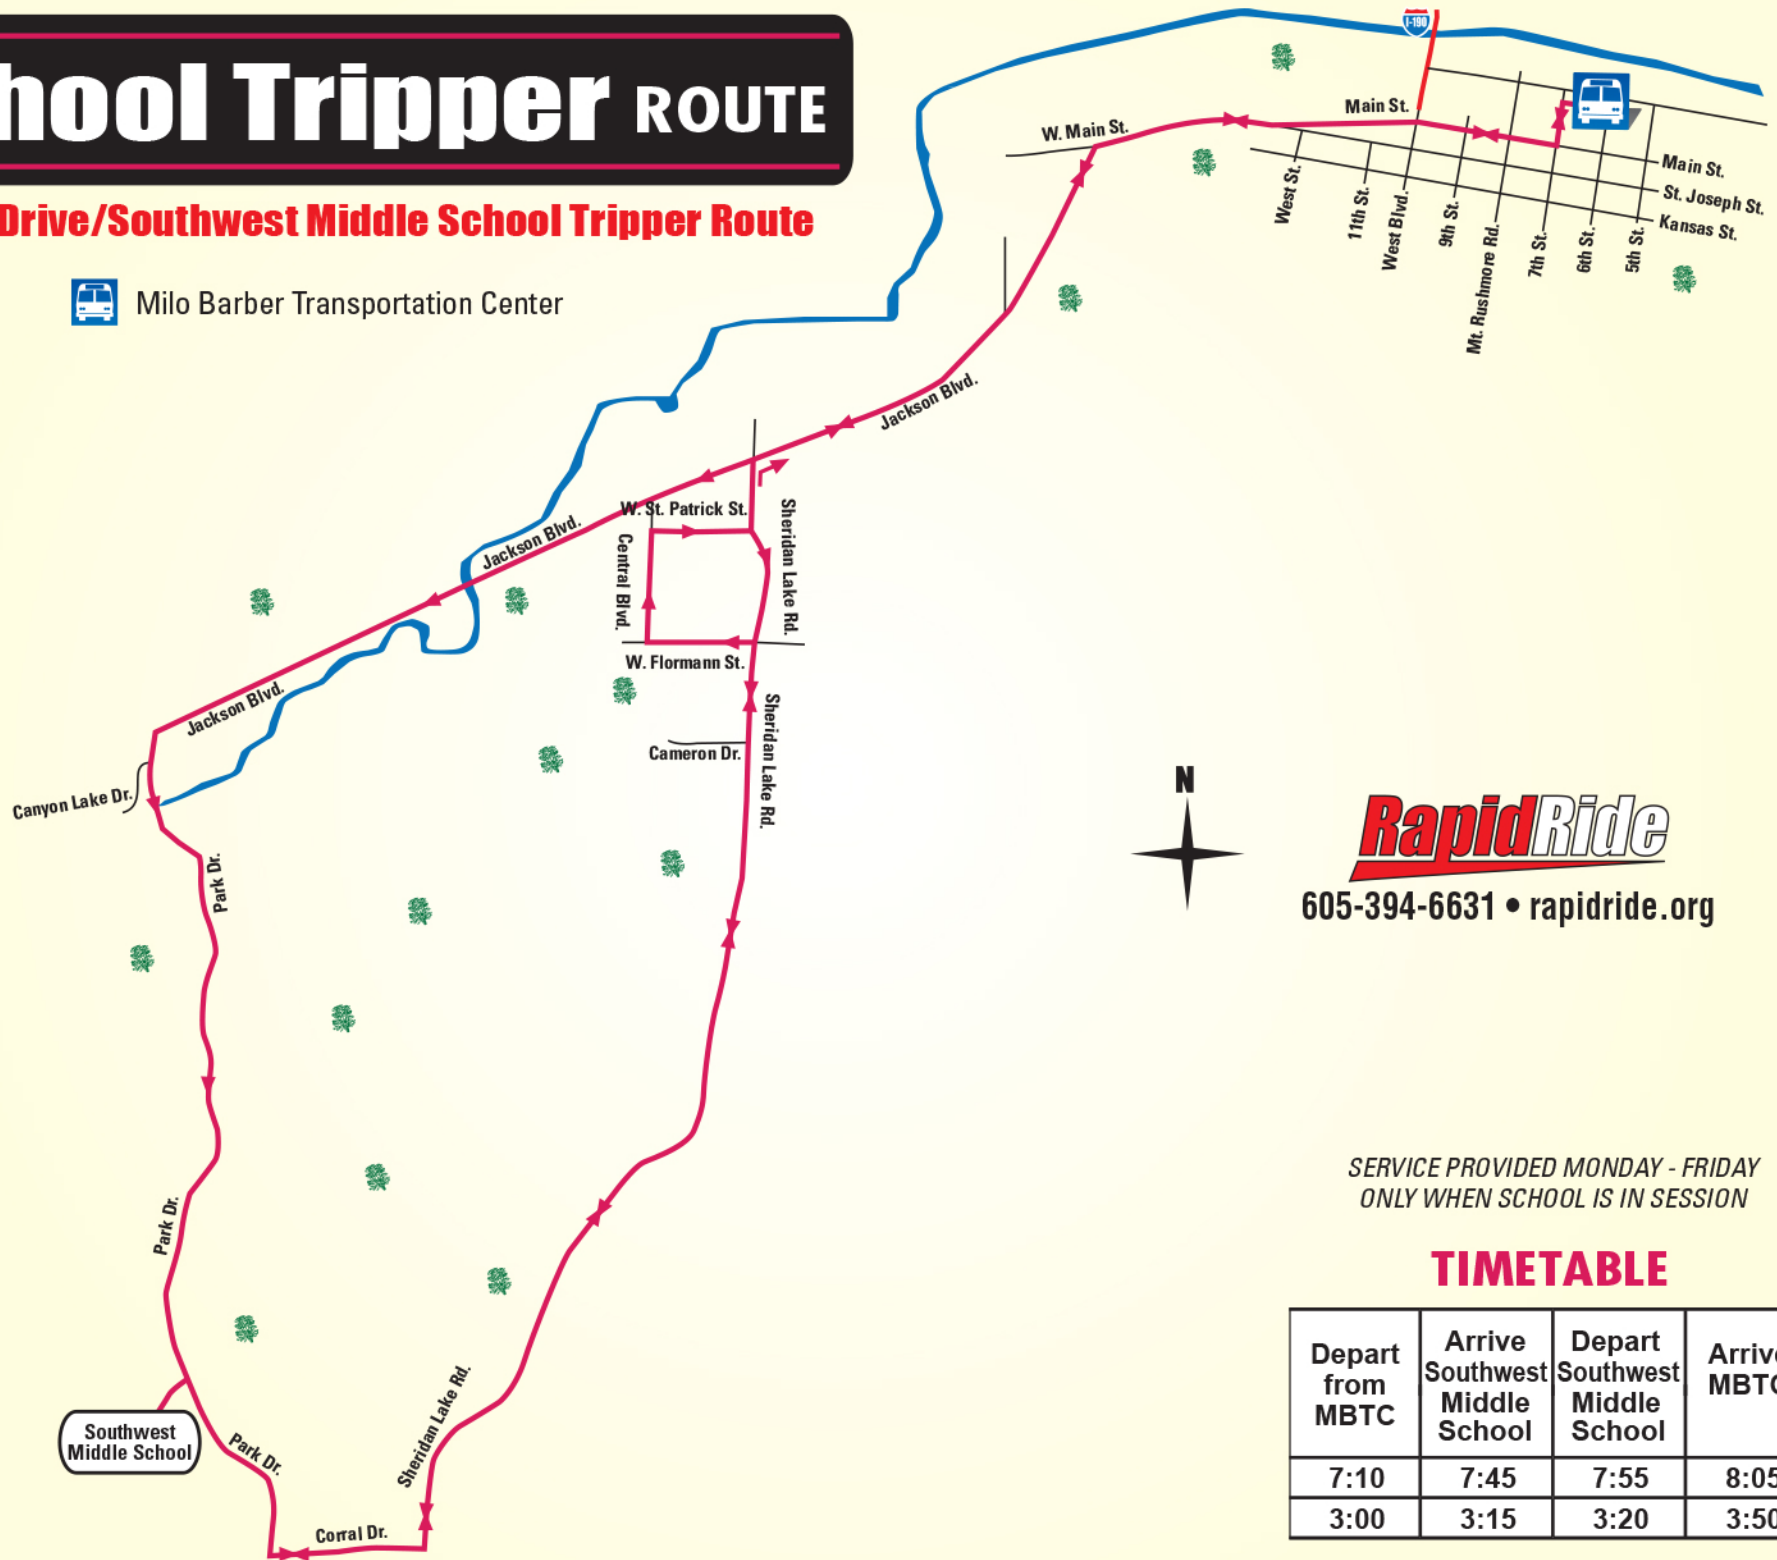

School Tripper ROUTE

Corral Drive/Southwest Middle School Tripper Route

Milo Barber Transportation Center

RapidRide

605-394-6631 • rapidride.org

SERVICE PROVIDED MONDAY - FRIDAY
ONLY WHEN SCHOOL IS IN SESSION

TIMETABLE

Depart from MBTC	Arrive Southwest Middle School	Depart Southwest Middle School	Arrive MBTC
7:10	7:45	7:55	8:05
3:00	3:15	3:20	3:50