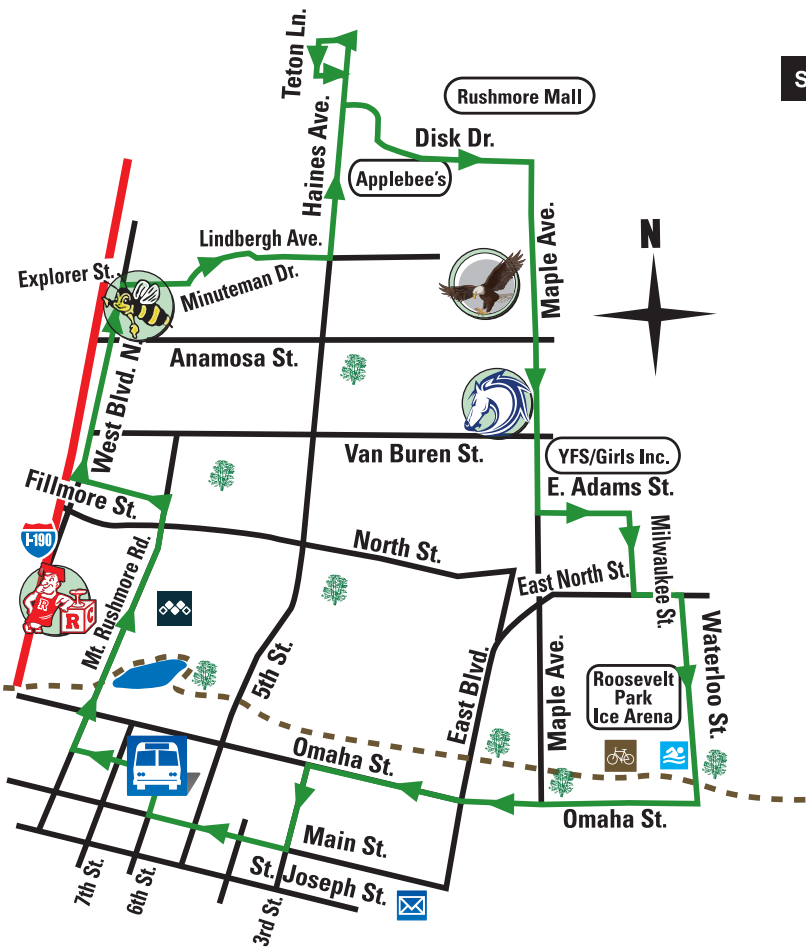

NORTHEAST

ROOSEVELTroute

SOUTHEAST

Depart from MBTC	Central High School	W Blvd N & Anamosa	Lindbergh & N Haines	Applebee's Restaurant	Disk Dr & N Maple	Milwaukee & E North	Omaha & 3rd	Arrive at MBTC
6:20	6:22	6:24	6:27	6:28	6:31	6:36	6:40	6:45
7:30	7:32	7:34	7:37	7:38	7:41	7:46	7:50	7:55
8:40	8:42	8:44	8:47	8:48	8:51	8:56	9:00	9:05
9:50	9:52	9:54	9:57	9:58	10:01	10:06	10:10	10:15
11:00	11:02	11:04	11:07	11:08	11:11	11:16	11:20	11:25
12:10	12:12	12:14	12:17	12:18	12:21	12:26	12:30	12:35
1:20	1:22	1:24	1:27	1:28	1:31	1:36	1:40	1:45
2:30	2:32	2:34	2:37	2:38	2:41	2:46	2:50	2:55
3:40	3:42	3:44	3:47	3:48	3:51	3:56	4:00	4:05
4:50	4:52	4:54	4:57	4:58	5:01	5:06	5:10	5:15

Depart from MBTC	9th & Kansas City	Mt Rush Rd & St Pat	Cathedral & 5th	Star Village Office	E St Joe & SDSM&T	N Maple & North St (BMS)	Mt Rush Rd & Omaha	Arrive at MBTC
6:55	6:58	7:00	7:02	7:05	7:08	7:13	7:16	7:20
8:05	8:08	8:10	8:12	8:15	8:18	8:23	8:26	8:30
9:15	9:18	9:20	9:22	9:25	9:28	9:33	9:36	9:40
10:25	10:28	10:30	10:32	10:35	10:38	10:43	10:46	10:50
11:35	11:38	11:40	11:42	11:45	11:48	11:53	11:56	12:00
12:45	12:48	12:50	12:52	12:55	12:58	1:03	1:06	1:10
1:55	1:58	2:00	2:02	2:05	2:08	2:13	2:16	2:20
3:05	3:08	3:10	3:12	3:15	3:18	3:23	3:26	3:30
4:15	4:18	4:20	4:22	4:25	4:28	4:33	4:36	4:40
5:25	5:28	5:30	5:32	5:35	5:38	5:43	5:46	5:50

SERVICE PROVIDED MONDAY - SATURDAY Yellow indicates Saturday service schedule

Milo Barber Transportation Center

SERVICES ALONG ROUTE

Rapid City Bike Path	Rapid City Public Library
The Monument	Walgreens
Central High School	Safeway
Horace Mann Elementary School	Multiple Restaurants
North Middle School	Multiple Hotels
General Beadle Elementary School	Valley View Highrise
Rapid City Swim Center	Monument Health
Post Office	St. Thomas More High School
	South Dakota School of Mines & Technology

FOR HOLIDAY SCHEDULE & ADDITIONAL INFORMATION:
394-6631 • rapidride.org