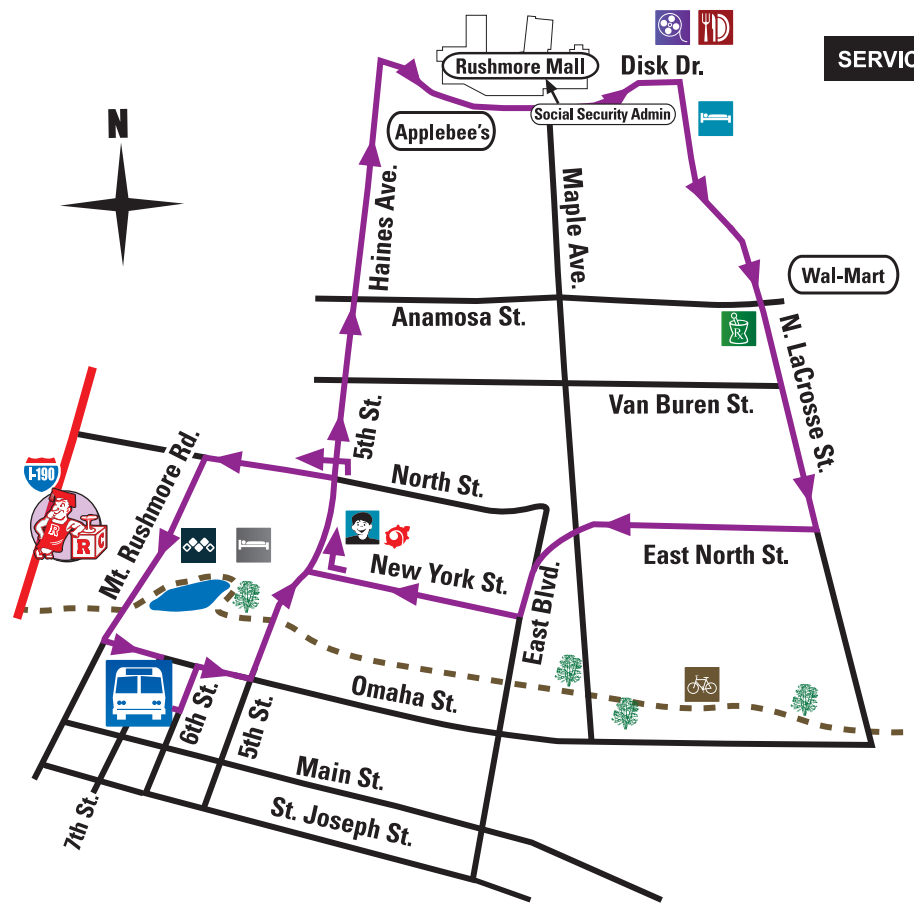

NORTHBOUND

LINCOLNroute

SOUTHBOUND

Depart from MBTC	Haines & North	N Haines & Anamosa	Rushmore Mall	N LaCrosse & Eglin	N LaCrosse & E Anamosa	5th & New York	Central High School	Arrive at MBTC
6:20	6:23	6:25	6:30	6:33	6:34	6:38	6:40	6:42
7:30	7:33	7:35	7:40	7:43	7:44	7:48	7:50	7:52
8:40	8:43	8:45	8:50	8:53	8:54	8:58	9:00	9:02
9:50	9:53	9:55	10:00	10:03	10:04	10:08	10:10	10:12
11:00	11:03	11:05	11:10	11:13	11:14	11:18	11:20	11:22
12:10	12:13	12:15	12:20	12:23	12:24	12:28	12:30	12:32
1:20	1:23	1:25	1:30	1:33	1:34	1:38	1:40	1:42
2:30	2:33	2:35	2:40	2:43	2:44	2:48	2:50	2:52
3:40	3:43	3:45	3:50	3:53	3:54	3:58	4:00	4:02
4:50	4:53	4:55	5:00	5:03	5:04	5:08	5:10	5:12

Depart from MBTC	Mt Rush Rd & Columbus	Mt Rush Rd & Cathedral	5th & Minnesota	HWY 79 & Fairmont	Elm & Fairmont	Elm & E St Pat	St Pat & 5th	Arrive at MBTC
6:55	6:59	7:02	7:05	7:08	7:11	7:13	7:14	7:19
8:05	8:09	8:12	8:15	8:18	8:21	8:23	8:24	8:29
9:15	9:19	9:22	9:25	9:28	9:31	9:33	9:34	9:39
10:25	10:29	10:32	10:35	10:38	10:41	10:43	10:44	10:49
11:35	11:39	11:42	11:45	11:48	11:51	11:53	11:54	11:59
12:45	12:49	12:52	12:55	12:58	1:01	1:03	1:04	1:09
1:55	1:59	2:02	2:05	2:08	2:11	2:13	2:14	2:19
3:05	3:09	3:12	3:15	3:18	3:21	3:23	3:24	3:29
4:15	4:19	4:22	4:25	4:28	4:31	4:33	4:34	4:39
5:25	5:29	5:32	5:35	5:38	5:41	5:43	5:44	5:49

SERVICE PROVIDED MONDAY - SATURDAY Yellow indicates Saturday service schedule

Milo Barber Transportation Center

SERVICES ALONG ROUTE

Central High School	Valley View Highrise
Rapid City Bike Path	St. Thomas More High School
The Monument	Monument Health
Rushmore Plaza Holiday Inn	VA Clinic
Club for Boys	West Hills Village
Golden Ticket Rushmore 7 Movie Theater	Parkview Pool
Restaurant	Juvenile Services Center
Multiple Hotels	South Middle School
Walgreens	Robbinsdale Elementary School
Journey Museum	Rapid City High School
Safeway	

FOR HOLIDAY SCHEDULE & ADDITIONAL INFORMATION:
394-6631 • rapidride.org