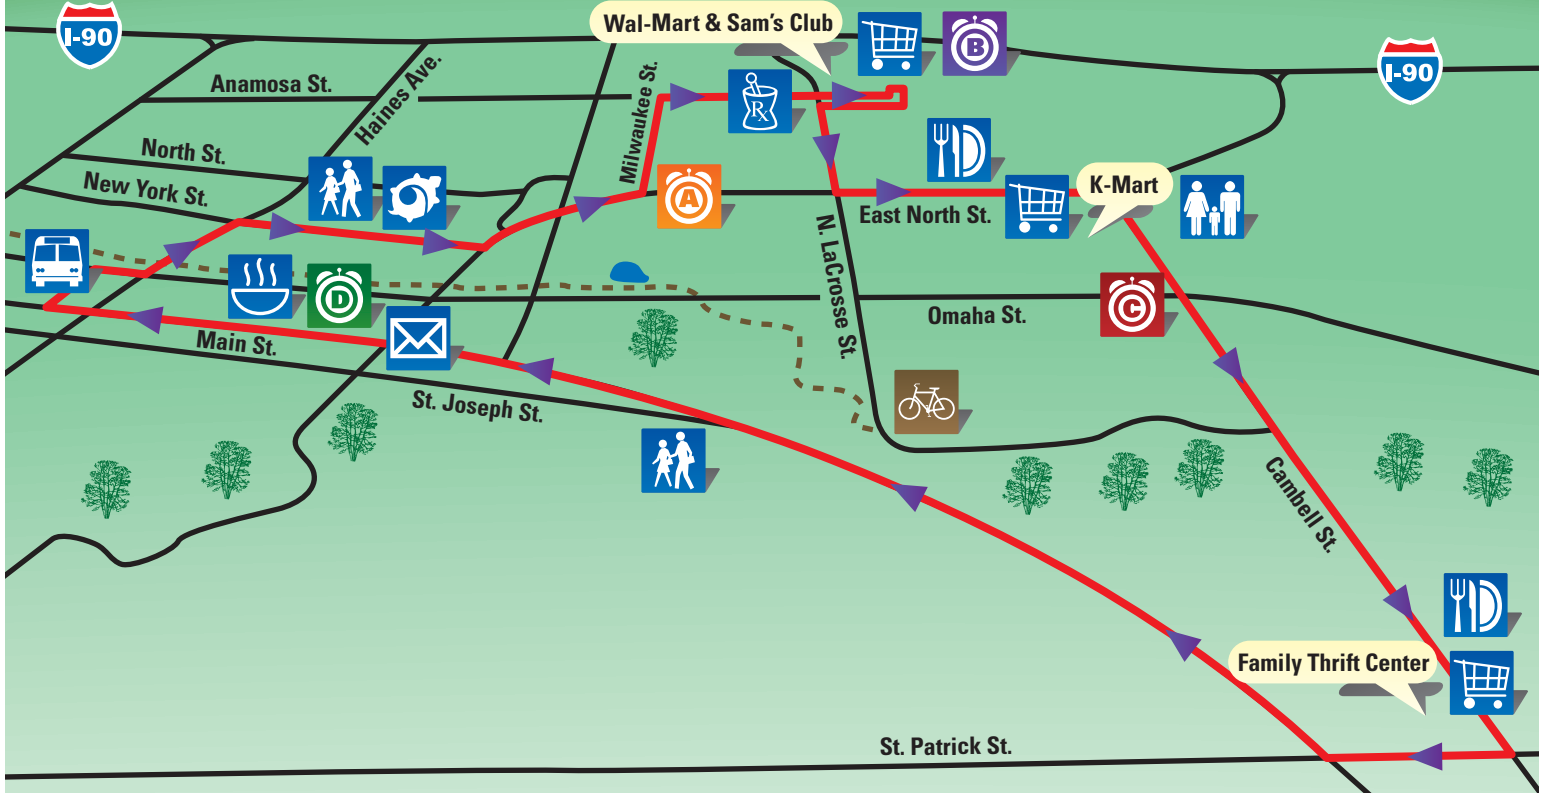

ROUTE 2B

SERVICES ALONG ROUTE

(IN ORDER OF ARRIVAL)

- Rapid City Bike Path
- Club for Boys
- Journey Museum
- Walgreens
- Wal-Mart & Sam's Club
- Multiple Restaurants
- K-Mart
- Dept. of Social Services
- Multiple Restaurants
- Family Thrift Center
- SD School of Mines & Technology
- Post Office
- Cornerstone Rescue Mission

Milo Barber Transportation Center

Milwaukee St. and East North St.

Wal-Mart and Sam's Club

Cambell St. and Omaha St.

East Main St. and East Blvd.

Milo Barber Transportation Center

DEPART	ARRIVE	ARRIVE	ARRIVE	ARRIVE	ARRIVE
7:00 AM	7:05 AM	7:10 AM	7:15 AM	7:20 AM	7:25 AM
8:10 AM	8:15 AM	8:20 AM	8:25 AM	8:30 AM	8:35 AM
9:20 AM	9:25 AM	9:30 AM	9:35 AM	9:40 AM	9:45 AM
10:30 AM	10:35 AM	10:40 AM	10:45 AM	10:50 AM	10:55 AM
11:40 AM	11:45 AM	11:50 AM	11:55 AM	12:00 PM	12:05 PM
12:50 PM	12:55 PM	1:00 PM	1:05 PM	1:10 PM	1:15 PM
2:00 PM	2:05 PM	2:10 PM	2:15 PM	2:20 PM	2:25 PM
3:10 PM	3:15 PM	3:20 PM	3:25 PM	3:30 PM	3:35 PM
4:20 PM	4:25 PM	4:30 PM	4:35 PM	4:40 PM	4:45 PM
5:30 PM	5:35 PM	5:40 PM	5:45 PM	5:50 PM	5:55 PM

FOR ADDITIONAL INFORMATION: 394-6631
Rapid Ride Operates Monday - Friday