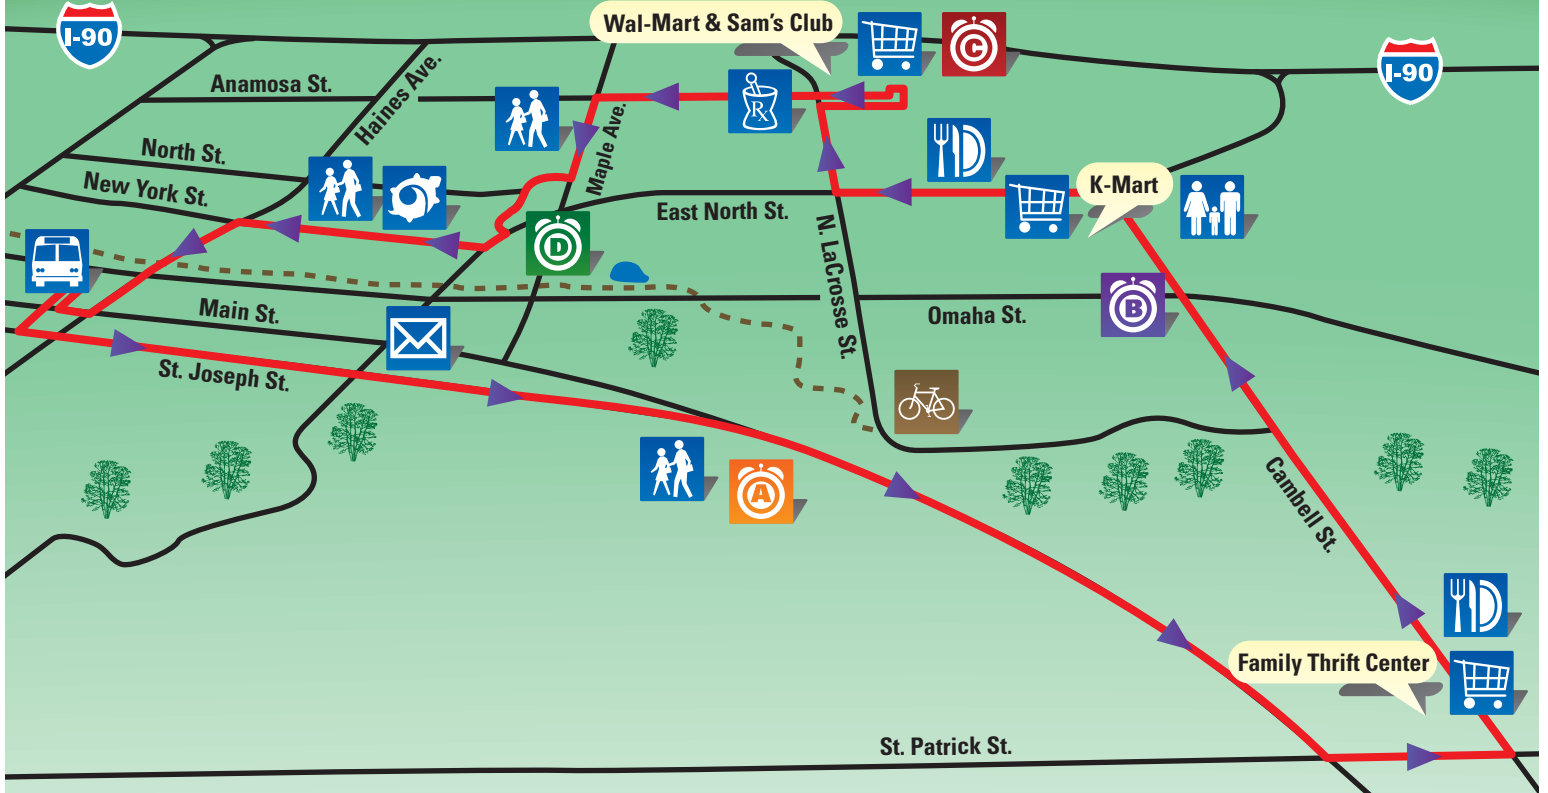

# ROUTE 2A

## SERVICES ALONG ROUTE

(IN ORDER OF ARRIVAL)

-  Post Office
-  SD School of Mines & Technology
-  Family Thrift Center
-  Multiple Restaurants
-  Dept. of Social Services
-  K-Mart
-  Multiple Restaurants
-  Wal-Mart & Sam's Club
-  Walgreens
-  General Beadle Elementary School
-  Journey Museum
-  Club for Boys
-  Rapid City Bike Path

Milo Barber Transportation Center

SD School of Mines & Technology

Cambell St. and Omaha St.

Wal-Mart and Sam's Club

East Blvd. and New York St.

Milo Barber Transportation Center

DEPART	ARRIVE	ARRIVE	ARRIVE	ARRIVE	ARRIVE
6:25 AM	6:30 AM	6:35 AM	6:40 AM	6:45 AM	6:50 AM
7:35 AM	7:40 AM	7:45 AM	7:50 AM	7:55 AM	8:00 AM
8:45 AM	8:50 AM	8:55 AM	9:00 AM	9:05 AM	9:10 AM
9:55 AM	10:00 AM	10:05 AM	10:10 AM	10:15 AM	10:20 AM
11:05 AM	11:10 AM	11:15 AM	11:20 AM	11:25 AM	11:30 AM
12:15 PM	12:20 PM	12:25 PM	12:30 PM	12:35 PM	12:40 PM
1:25 PM	1:30 PM	1:35 PM	1:40 PM	1:45 PM	1:50 PM
2:35 PM	2:40 PM	2:45 PM	2:50 PM	2:55 PM	3:00 PM
3:45 PM	3:50 PM	3:55 PM	4:00 PM	4:05 PM	4:10 PM
4:55 PM	5:00 PM	5:05 PM	5:10 PM	5:15 PM	5:20 PM

**FOR ADDITIONAL INFORMATION: 394-6631**  
Rapid Ride Operates Monday - Friday