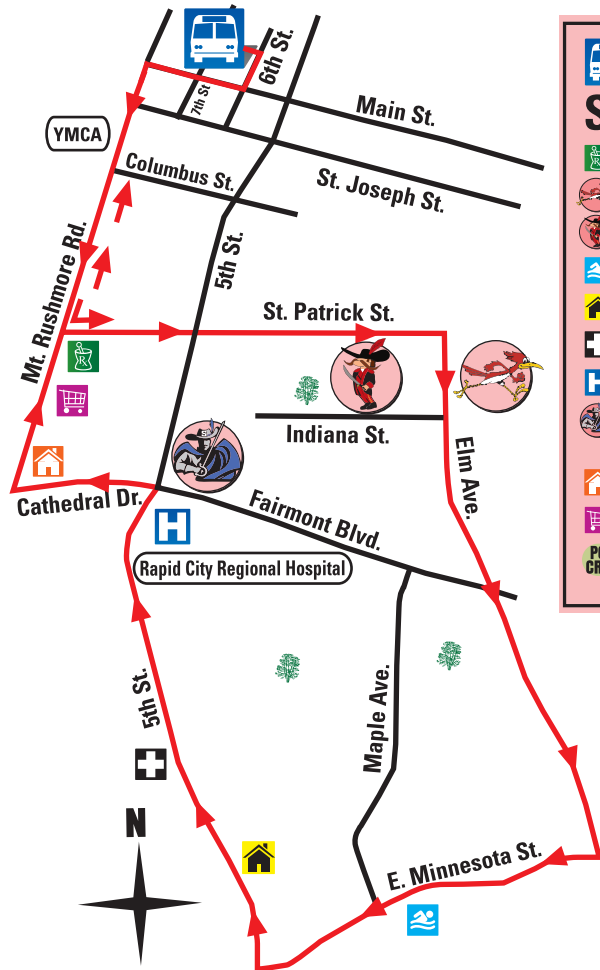

**SOUTHBOUND**

# WASHINGTONroute

**NORTHBOUND**

Depart from MBTC	Mt Rush Rd & Columbus	5th & St Pat	Elm & Indiana	Elm & Minnesota	5th & Cathedral	Mt Rush Rd & St Pat	Arrive at MBTC	Depart from MBTC	Public Safety Building	St Joe & E Blvd	E North & N LaCrosse	N LaCrosse & E Anamosa	Rushmore Mall	Disk Dr & N Haines	Shopko	Omaha & Mt Rush Rd	Arrive at MBTC
6:20	6:24	6:26	6:29	6:32	6:37	6:39	6:45	6:55	6:57	6:59	7:02	7:04	7:08	7:11	7:13	7:18	7:20
7:30	7:34	7:36	7:39	7:42	7:47	7:49	7:55	8:05	8:07	8:09	8:12	8:14	8:18	8:21	8:23	8:28	8:30
8:40	8:44	8:46	8:49	8:52	8:57	8:59	9:05	9:15	9:17	9:19	9:22	9:24	9:28	9:31	9:33	9:38	9:40
9:50	9:54	9:56	9:59	10:02	10:07	10:09	10:15	10:25	10:27	10:29	10:32	10:34	10:38	10:41	10:43	10:48	10:50
11:00	11:04	11:06	11:09	11:12	11:17	11:19	11:25	11:35	11:37	11:39	11:42	11:44	11:48	11:51	11:53	11:58	12:00
12:10	12:14	12:16	12:19	12:22	12:27	12:29	12:35	12:45	12:47	12:49	12:52	12:54	12:58	1:01	1:03	1:08	1:10
1:20	1:24	1:26	1:29	1:32	1:37	1:39	1:45	1:55	1:57	1:59	2:02	2:04	2:08	2:11	2:13	2:18	2:20
2:30	2:34	2:36	2:39	2:42	2:47	2:49	2:55	3:05	3:07	3:09	3:12	3:14	3:18	3:21	3:23	3:28	3:30
3:40	3:44	3:46	3:49	3:52	3:57	3:59	4:05	4:15	4:17	4:19	4:22	4:24	4:28	4:31	4:33	4:38	4:40
4:50	4:54	4:56	4:59	5:02	5:07	5:09	5:15	5:25	5:27	5:29	5:32	5:34	5:38	5:41	5:43	5:48	5:50

SERVICE PROVIDED MONDAY - SATURDAY   Yellow indicates Saturday service schedule

Milo Barber Transportation Center

### SERVICES ALONG ROUTE

Walgreens	Courthouse
Robbinsdale Elementary School	Public Safety Building
South Middle School	Post Office
Parkview Pool	Rapid City Bike Path
West Hills Village	Multiple Hotels
VA Clinic	Restaurant
Rapid City Regional Hospital	AMC Classic Rushmore 7 Movie Theater
St. Thomas More / St. Elizabeth Seton	Rushmore Plaza Holiday Inn
Valley View Highrise	Rushmore Plaza Civic Center
Safeway	Central High School
Pennington County Community Restoration Center	