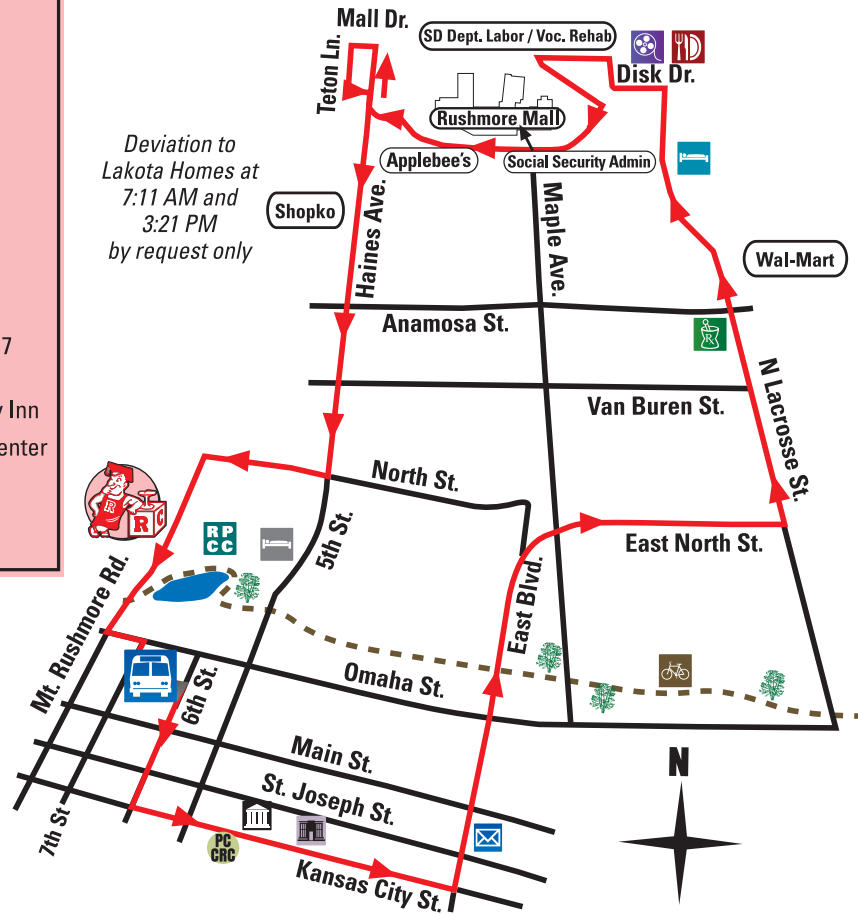

Deviation to Lakota Homes at 7:11 AM and 3:21 PM by request only