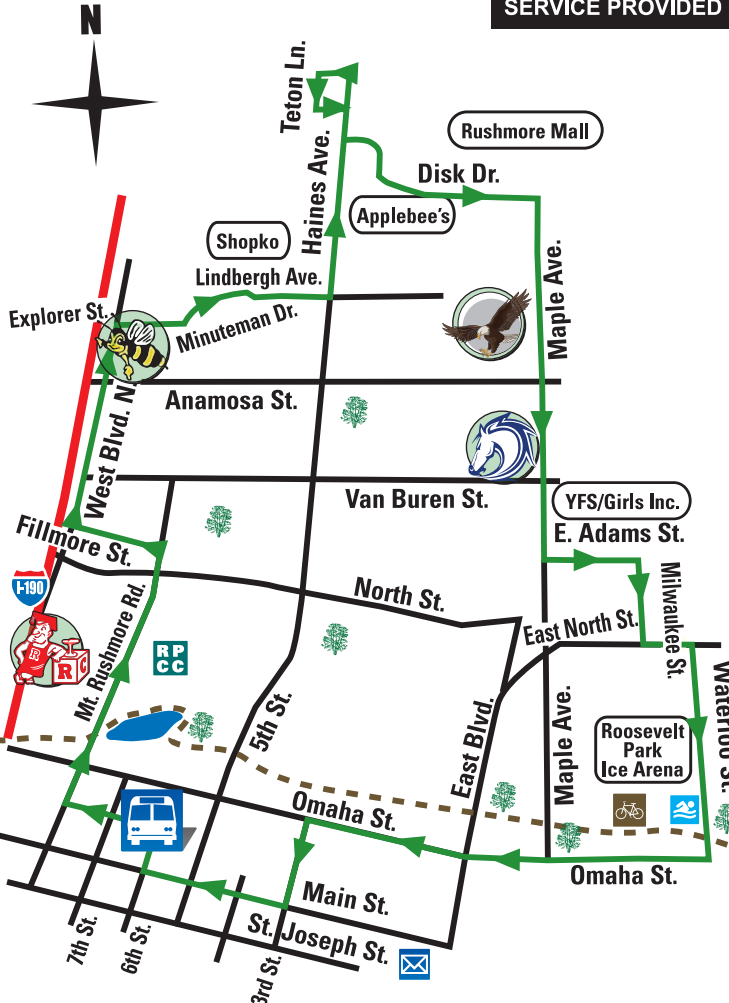

NORTHEAST

ROOSEVELT route

SOUTHEAST

Depart from MBTC	Central High School	W Blvd N & Anamosa	Lindbergh & N Haines	Applebee's Restaurant	Disk Dr & N Maple	Milwaukee & E North	Omaha & 3rd	Arrive at MBTC	Depart from MBTC	9th & Kansas City	Mt Rush Rd & St Pat	Cathedral & 5th	Star Village Office	E St Joe & SDSM&T	N Maple & North St (BMS)	Mt Rush Rd & Omaha	Arrive at MBTC
6:20	6:22	6:24	6:27	6:28	6:31	6:36	6:40	6:45	6:55	6:58	7:00	7:02	7:05	7:08	7:13	7:16	7:20
7:30	7:32	7:34	7:37	7:38	7:41	7:46	7:50	7:55	8:05	8:08	8:10	8:12	8:15	8:18	8:23	8:26	8:30
8:40	8:42	8:44	8:47	8:48	8:51	8:56	9:00	9:05	9:15	9:18	9:20	9:22	9:25	9:28	9:33	9:36	9:40
9:50	9:52	9:54	9:57	9:58	10:01	10:06	10:10	10:15	10:25	10:28	10:30	10:32	10:35	10:38	10:43	10:46	10:50
11:00	11:02	11:04	11:07	11:08	11:11	11:16	11:20	11:25	11:35	11:38	11:40	11:42	11:45	11:48	11:53	11:56	12:00
12:10	12:12	12:14	12:17	12:18	12:21	12:26	12:30	12:35	12:45	12:48	12:50	12:52	12:55	12:58	1:03	1:06	1:10
1:20	1:22	1:24	1:27	1:28	1:31	1:36	1:40	1:45	1:55	1:58	2:00	2:02	2:05	2:08	2:13	2:16	2:20
2:30	2:32	2:34	2:37	2:38	2:41	2:46	2:50	2:55	3:05	3:08	3:10	3:12	3:15	3:18	3:23	3:26	3:30
3:40	3:42	3:44	3:47	3:48	3:51	3:56	4:00	4:05	4:15	4:18	4:20	4:22	4:25	4:28	4:33	4:36	4:40
4:50	4:52	4:54	4:57	4:58	5:01	5:06	5:10	5:15	5:25	5:28	5:30	5:32	5:35	5:38	5:43	5:46	5:50

SERVICE PROVIDED MONDAY - SATURDAY Yellow indicates Saturday service schedule

Milo Barber Transportation Center

SCHOOLS & SERVICES ALONG ROUTE

- Central High School
- Horace Mann Elementary
- North Middle School
- General Beadle Elementary
- St. Thomas More / St. Elizabeth Seton

- Rapid City Bike Path
- Rapid City Swim Center
- Post Office
- Rapid City Public Library
- Walgreens
- Safeway
- Multiple Restaurants
- Multiple Hotels
- Valley View Highrise
- Rapid City Regional Hospital
- SDSM&T

FOR HOLIDAY SCHEDULE & ADDITIONAL INFORMATION:
394-6631 • rapidride.org