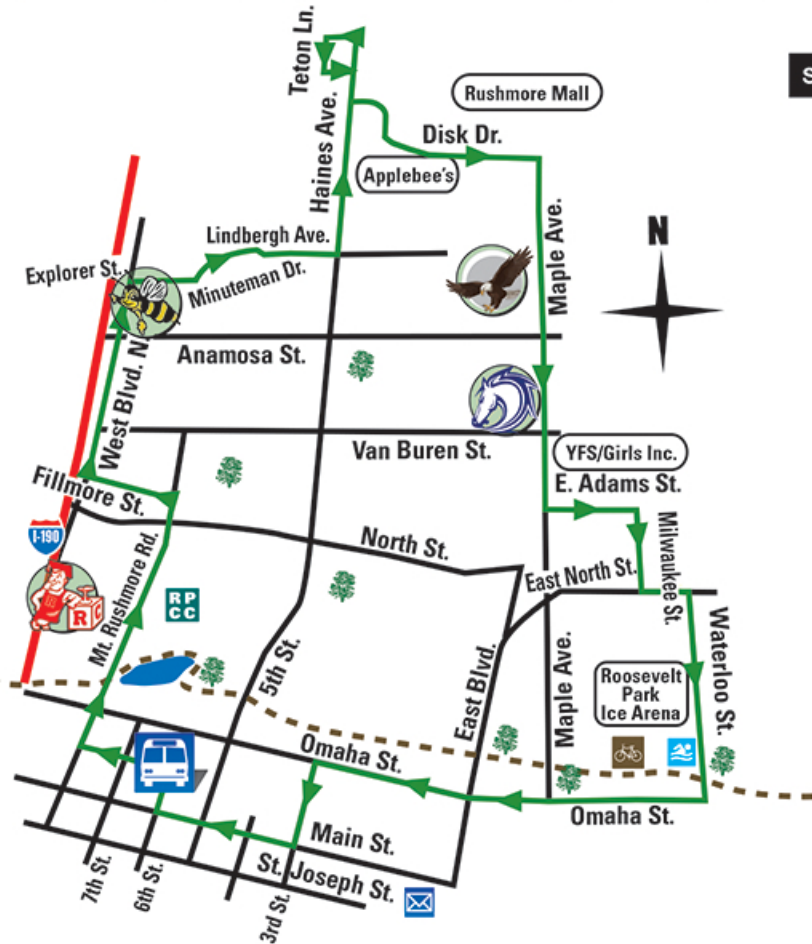

NORTHEAST

ROOSEVELTroute

SOUTHEAST

Depart from MBTC	Central High School	W Blvd N & Anamosa	Lindbergh & N Haines	Applebee's Restaurant	Disk Dr & N Maple	Milwaukee & E North	Omaha & 3rd	Arrive at MBTC
6:20	6:22	6:24	6:27	6:28	6:31	6:36	6:40	6:45
7:30	7:32	7:34	7:37	7:38	7:41	7:46	7:50	7:55
8:40	8:42	8:44	8:47	8:48	8:51	8:56	9:00	9:05
9:50	9:52	9:54	9:57	9:58	10:01	10:06	10:10	10:15
11:00	11:02	11:04	11:07	11:08	11:11	11:16	11:20	11:25
12:10	12:12	12:14	12:17	12:18	12:21	12:26	12:30	12:35
1:20	1:22	1:24	1:27	1:28	1:31	1:36	1:40	1:45
2:30	2:32	2:34	2:37	2:38	2:41	2:46	2:50	2:55
3:40	3:42	3:44	3:47	3:48	3:51	3:56	4:00	4:05
4:50	4:52	4:54	4:57	4:58	5:01	5:06	5:10	5:15

Depart from MBTC	9th & Kansas City	Mt Rush Rd & St Pat	Cathedral & 5th	Star Village Office	E St Joe & SDSM&T	N Maple & North St (BMS)	Mt Rush Rd & Omaha	Arrive at MBTC
6:55	6:58	7:00	7:02	7:05	7:08	7:13	7:16	7:20
8:05	8:08	8:10	8:12	8:15	8:18	8:23	8:26	8:30
9:15	9:18	9:20	9:22	9:25	9:28	9:33	9:36	9:40
10:25	10:28	10:30	10:32	10:35	10:38	10:43	10:46	10:50
11:35	11:38	11:40	11:42	11:45	11:48	11:53	11:56	12:00
12:45	12:48	12:50	12:52	12:55	12:58	1:03	1:06	1:10
1:55	1:58	2:00	2:02	2:05	2:08	2:13	2:16	2:20
3:05	3:08	3:10	3:12	3:15	3:18	3:23	3:26	3:30
4:15	4:18	4:20	4:22	4:25	4:28	4:33	4:36	4:40
5:25	5:28	5:30	5:32	5:35	5:38	5:43	5:46	5:50

SERVICE PROVIDED MONDAY - SATURDAY Yellow indicates Saturday service schedule

SERVICES ALONG ROUTE

- Milo Barber Transportation Center
- Rapid City Bike Path
- Central High School
- Horace Mann Elementary School
- North Middle School
- General Beadle Elementary School
- Rapid City Swim Center
- Post Office
- Rapid City Public Library
- Walgreens
- Safeway
- Multiple Restaurants
- Multiple Hotels
- Valley View Highrise
- Monument Health
- St. Thomas More High School
- South Dakota School of Mines & Technology

RapidRide
 FOR HOLIDAY SCHEDULE & ADDITIONAL INFORMATION:
 394-6631 • rapidride.org