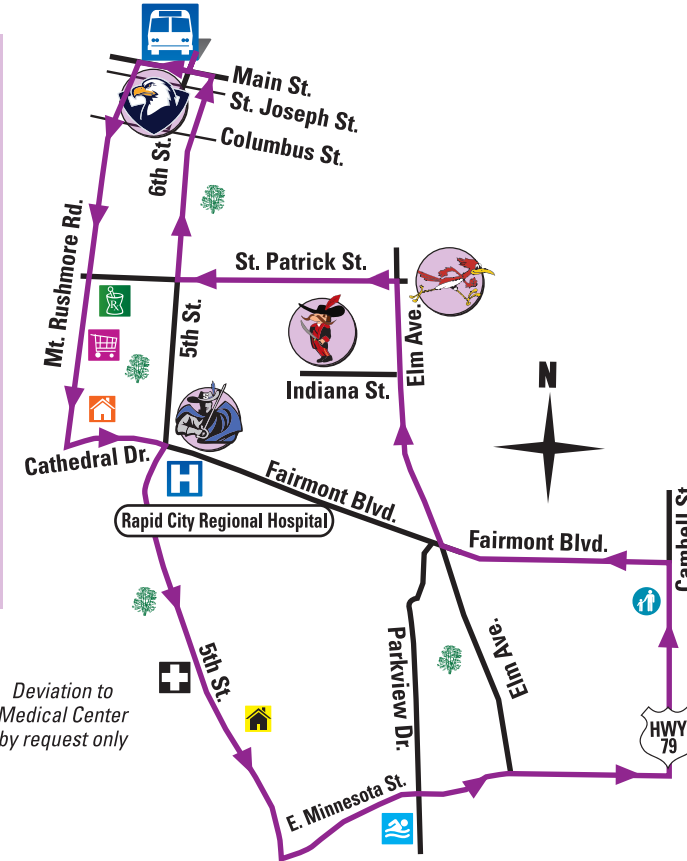

| Depart from MBTC | Mt Rush Rd & Columbus | Mt Rush Rd & Cathedral | 5th & Minnesota | HWY 79 & Fairmont | Elm & Fairmont | Elm & E St Pat | St Pat & 5th | Arrive at MBTC |
|------------------|-----------------------|------------------------|-----------------|-------------------|----------------|----------------|--------------|----------------|
| 6:55 | 6:59 | 7:02 | 7:05 | 7:08 | 7:11 | 7:13 | 7:14 | 7:19 |
| 8:05 | 8:09 | 8:12 | 8:15 | 8:18 | 8:21 | 8:23 | 8:24 | 8:29 |
| 9:15 | 9:19 | 9:22 | 9:25 | 9:28 | 9:31 | 9:33 | 9:34 | 9:39 |
| 10:25 | 10:29 | 10:32 | 10:35 | 10:38 | 10:41 | 10:43 | 10:44 | 10:49 |
| 11:35 | 11:39 | 11:42 | 11:45 | 11:48 | 11:51 | 11:53 | 11:54 | 11:59 |
| 12:45 | 12:49 | 12:52 | 12:55 | 12:58 | 1:01 | 1:03 | 1:04 | 1:09 |
| 1:55 | 1:59 | 2:02 | 2:05 | 2:08 | 2:11 | 2:13 | 2:14 | 2:19 |
| 3:05 | 3:09 | 3:12 | 3:15 | 3:18 | 3:21 | 3:23 | 3:24 | 3:29 |
| 4:15 | 4:19 | 4:22 | 4:25 | 4:28 | 4:31 | 4:33 | 4:34 | 4:39 |
| 5:25 | 5:29 | 5:32 | 5:35 | 5:38 | 5:41 | 5:43 | 5:44 | 5:49 |

SERVICE PROVIDED MONDAY - SATURDAY
 Yellow indicates Saturday service schedule

Milo Barber Transportation Center

SERVICES ALONG ROUTE

- Central High School
- Rapid City Bike Path
- Rushmore Plaza Civic Center
- Rushmore Plaza Holiday Inn
- Club for Boys
- AMC Classic Rushmore 7 Movie Theater
- Restaurant
- Multiple Hotels
- Walgreens
- Journey Museum
- Safeway
- Valley View Highrise
- St. Thomas More / St. Elizabeth Seton
- Rapid City Regional Hospital
- VA Clinic
- West Hills Village
- Parkview Pool
- Juvenile Services Center
- South Middle School
- Robbinsdale Elementary School
- Rapid City High School