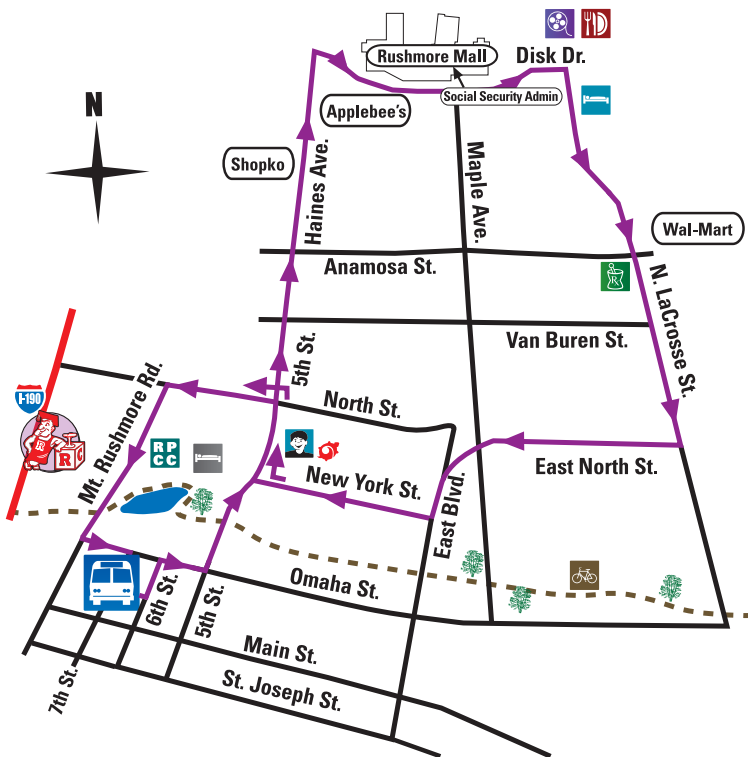

NORTHBOUND

LINCOLNroute

SOUTHBOUND

| Depart from MBTC | Haines & North | N Haines & Anamosa | Rushmore Mall | N LaCrosse & Eglin | N LaCrosse & E Anamosa | 5th & New York | Central High School | Arrive at MBTC |
|------------------|----------------|--------------------|---------------|--------------------|------------------------|----------------|---------------------|----------------|
| 6:20 | 6:23 | 6:25 | 6:30 | 6:33 | 6:34 | 6:38 | 6:40 | 6:42 |
| 7:30 | 7:33 | 7:35 | 7:40 | 7:43 | 7:44 | 7:48 | 7:50 | 7:52 |
| 8:40 | 8:43 | 8:45 | 8:50 | 8:53 | 8:54 | 8:58 | 9:00 | 9:02 |
| 9:50 | 9:53 | 9:55 | 10:00 | 10:03 | 10:04 | 10:08 | 10:10 | 10:12 |
| 11:00 | 11:03 | 11:05 | 11:10 | 11:13 | 11:14 | 11:18 | 11:20 | 11:22 |
| 12:10 | 12:13 | 12:15 | 12:20 | 12:23 | 12:24 | 12:28 | 12:30 | 12:32 |
| 1:20 | 1:23 | 1:25 | 1:30 | 1:33 | 1:34 | 1:38 | 1:40 | 1:42 |
| 2:30 | 2:33 | 2:35 | 2:40 | 2:43 | 2:44 | 2:48 | 2:50 | 2:52 |
| 3:40 | 3:43 | 3:45 | 3:50 | 3:53 | 3:54 | 3:58 | 4:00 | 4:02 |
| 4:50 | 4:53 | 4:55 | 5:00 | 5:03 | 5:04 | 5:08 | 5:10 | 5:12 |

SERVICE PROVIDED MONDAY - SATURDAY
 Yellow indicates Saturday service schedule

Milo Barber Transportation Center

SERVICES ALONG ROUTE

- Central High School
- Rapid City Bike Path
- Rushmore Plaza Civic Center
- Rushmore Plaza Holiday Inn
- Club for Boys
- AMC Classic Rushmore 7 Movie Theater
- Restaurant
- Multiple Hotels
- Walgreens
- Journey Museum
- Safeway
- Valley View Highrise
- St. Thomas More / St. Elizabeth Seton
- Rapid City Regional Hospital
- VA Clinic
- West Hills Village
- Parkview Pool
- Juvenile Services Center
- South Middle School
- Robbinsdale Elementary School
- Rapid City High School