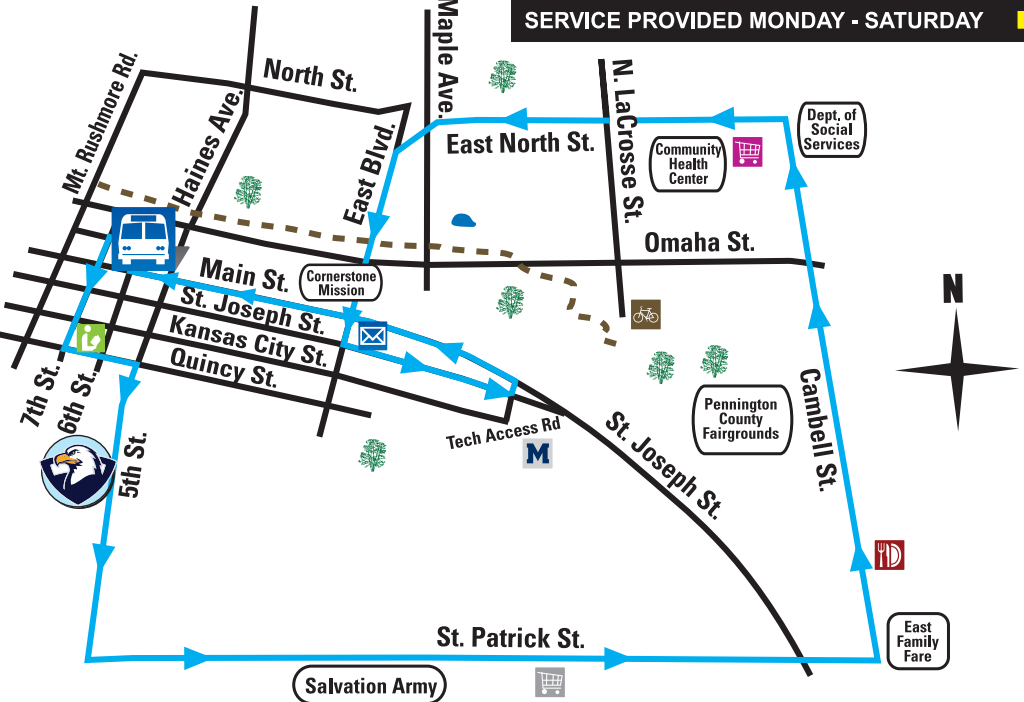

SERVICE PROVIDED MONDAY - SATURDAY Yellow indicates Saturday service schedule

SCHOOLS & SERVICES ALONG ROUTE

- Milo Barber Transportation Center
- Rapid City High School
- North Middle School
- Knollwood Heights Elementary
- Rapid City Public Library
- K-Mart
- Rushmore Plaza Holiday Inn
- Rapid City Bike Path
- Midland Shopping Center
- Post Office
- Restaurant
- SDSM & Technology
- Walgreens