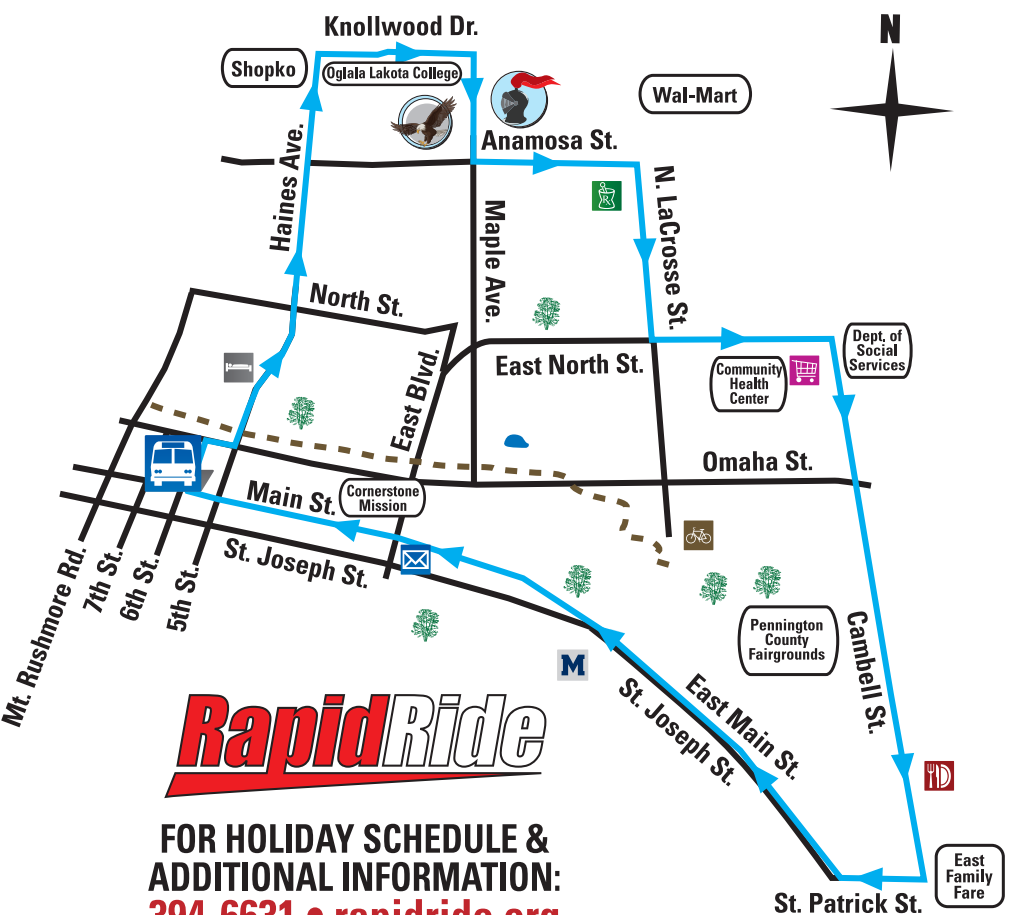

SERVICE PROVIDED MONDAY - SATURDAY Yellow indicates Saturday service schedule

SCHOOLS & SERVICES ALONG ROUTE

- Milo Barber Transportation Center
- Rapid City High School
- North Middle School
- Knollwood Heights Elementary
- Rapid City Public Library
- K-Mart
- Rushmore Plaza Holiday Inn
- Rapid City Bike Path
- Midland Shopping Center
- Post Office
- Restaurant
- SDSM & Technology
- Walgreens