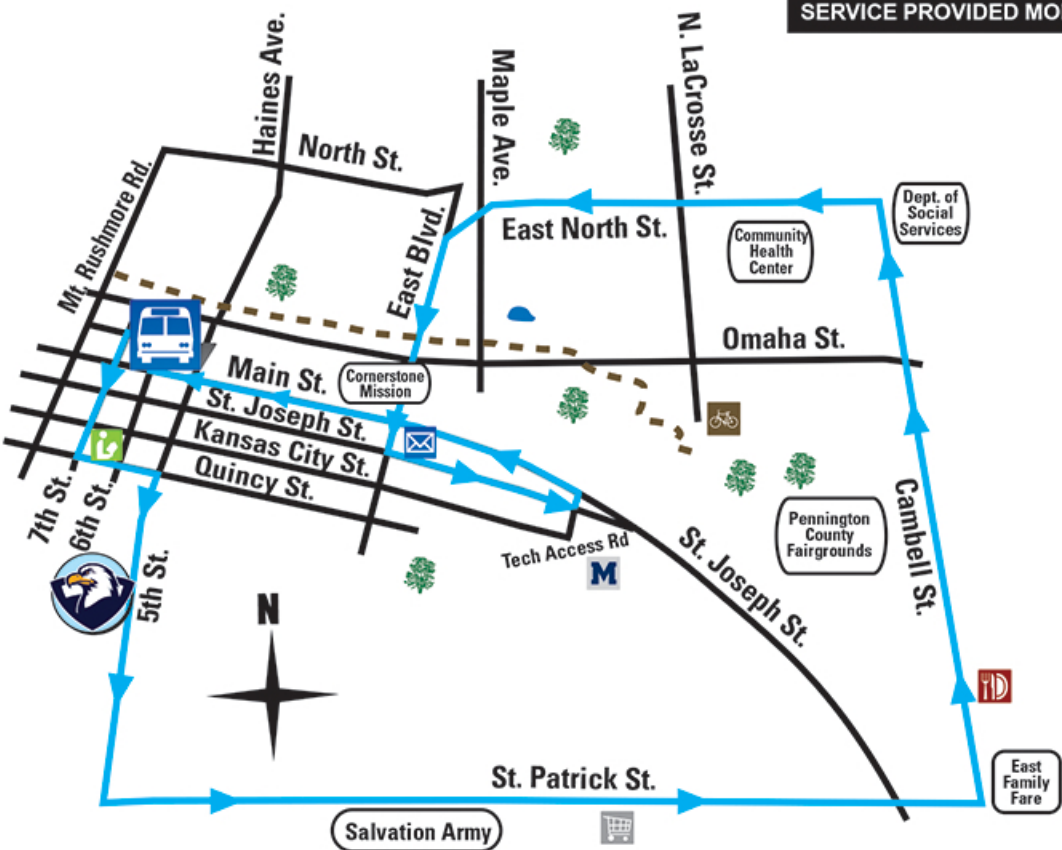

# JEFFERSONroute

# NORTHEAST

Depart from MBTC	7th & Quincy	5th & St Pat	Midland Shopping Center	East Family Fare	N Cambell & E North	E North & N LaCrosse	E St Joe & SDSM&T	Cornerstone Mission	Arrive at MBTC
6:20	6:23	6:25	6:28	6:31	6:34	6:36	6:41	6:42	6:46
7:30	7:33	7:35	7:38	7:41	7:44	7:46	7:51	7:52	7:56
8:40	8:43	8:45	8:48	8:51	8:54	8:56	9:01	9:02	9:06
9:50	9:53	9:55	9:58	10:01	10:04	10:06	10:11	10:12	10:16
11:00	11:03	11:05	11:08	11:11	11:14	11:16	11:21	11:22	11:26
12:10	12:13	12:15	12:18	12:21	12:24	12:26	12:31	12:32	12:36
1:20	1:23	1:25	1:28	1:31	1:34	1:36	1:41	1:42	1:46
2:30	2:33	2:35	2:38	2:41	2:44	2:46	2:51	2:52	2:56
3:40	3:43	3:45	3:48	3:51	3:54	3:56	4:01	4:02	4:06
4:50	4:53	4:55	4:58	5:01	5:04	5:06	5:11	5:12	5:16

Depart from MBTC	N Haines & Monroe	N Maple & Knollwood	E Anamosa & N LaCrosse	N LaCrosse & E North	E North & Cambell	Cambell & E St Pat	Cornerstone Mission	Arrive at MBTC
6:55	6:59	7:03	7:06	7:07	7:08	7:11	7:14	7:18
8:05	8:09	8:13	8:16	8:17	8:18	8:21	8:24	8:28
9:15	9:19	9:23	9:26	9:27	9:28	9:31	9:34	9:38
10:25	10:29	10:33	10:36	10:37	10:38	10:41	10:44	10:48
11:35	11:39	11:43	11:46	11:47	11:48	11:51	11:54	11:58
12:45	12:49	12:53	12:56	12:57	12:58	1:01	1:04	1:08
1:55	1:59	2:03	2:06	2:07	2:08	2:11	2:14	2:18
3:05	3:09	3:13	3:16	3:17	3:18	3:21	3:24	3:28
4:15	4:19	4:23	4:26	4:27	4:28	4:31	4:34	4:38
5:25	5:29	5:33	5:36	5:37	5:38	5:41	5:44	5:48

SERVICE PROVIDED MONDAY - SATURDAY  Yellow indicates Saturday service schedule

**Milo Barber Transportation Center**  
**SERVICES ALONG ROUTE**

- Rapid City Public Library
- Rapid City High School
- Midland Shopping Center
- Restaurant
- Post Office
- South Dakota School of Mines & Technology
- North Middle School
- Knollwood Heights Elementary
- Rushmore Plaza Holiday Inn
- Walgreens
- Rapid City Bike Path